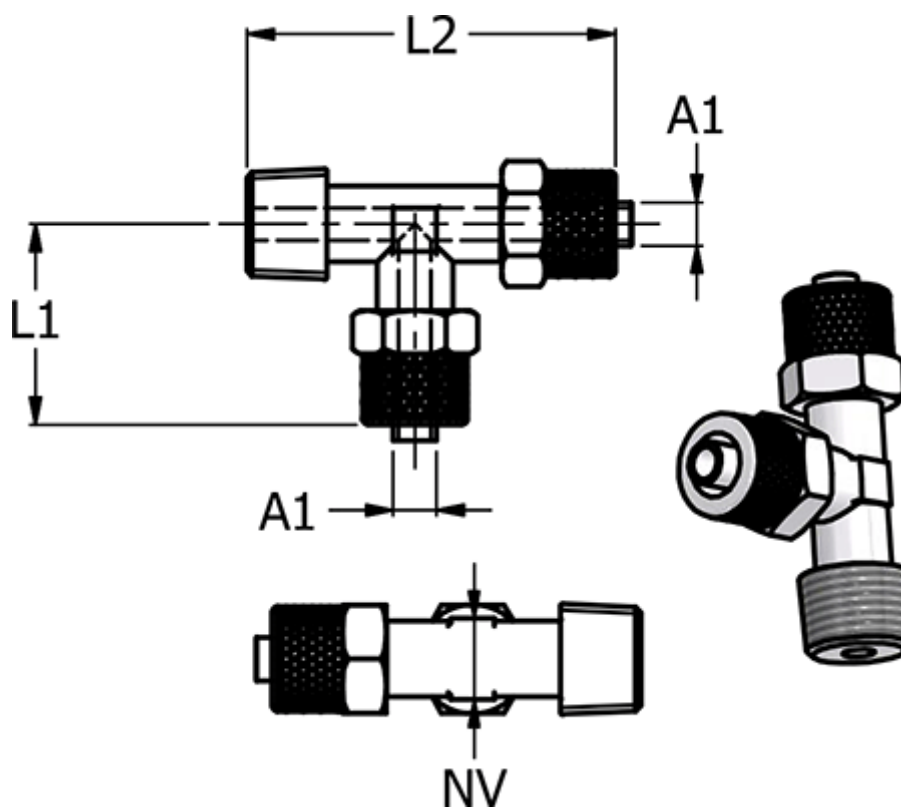

Article number: 586151146

Description: Push-on fitting 15.114-6, metal  $\text{Ø}6/4\text{-}\text{Ø}6/4\text{-R } 1/4\text{'}$   
Tee with conical thread

## Measures

Hose diameter A1	= 6/4
L1	= 22.0
L2	= 42
NV	= 9
Thread A2	=